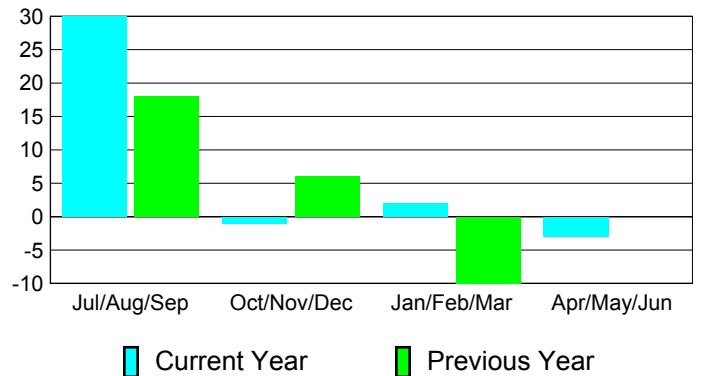

Membership Results
2010-2011

Membership
2009-2010

Month	Net Memb Goal	Actual New Memb	Actual Dropped Memb	Gain/Loss of Memb	Gain/Loss of Memb
Jul/Aug/Sep	2	46	-16	30	18
Oct/Nov/Dec	23	16	-17	-1	6
Jan/Feb/Mar	2	10	-8	2	-10
Apr/May/Jun	8	11	-14	-3	0
Totals	35	83	-55	28	14

Membership Results 2010-2011

Goal, New, Dropped, Gain/Loss

Comparison of Membership Gain/Loss

Current Year Compared to the Previous Year

Gender Comparison 2010-2011

Jul/Aug/Sep

Oct/Nov/Dec

Jan/Feb/Mar